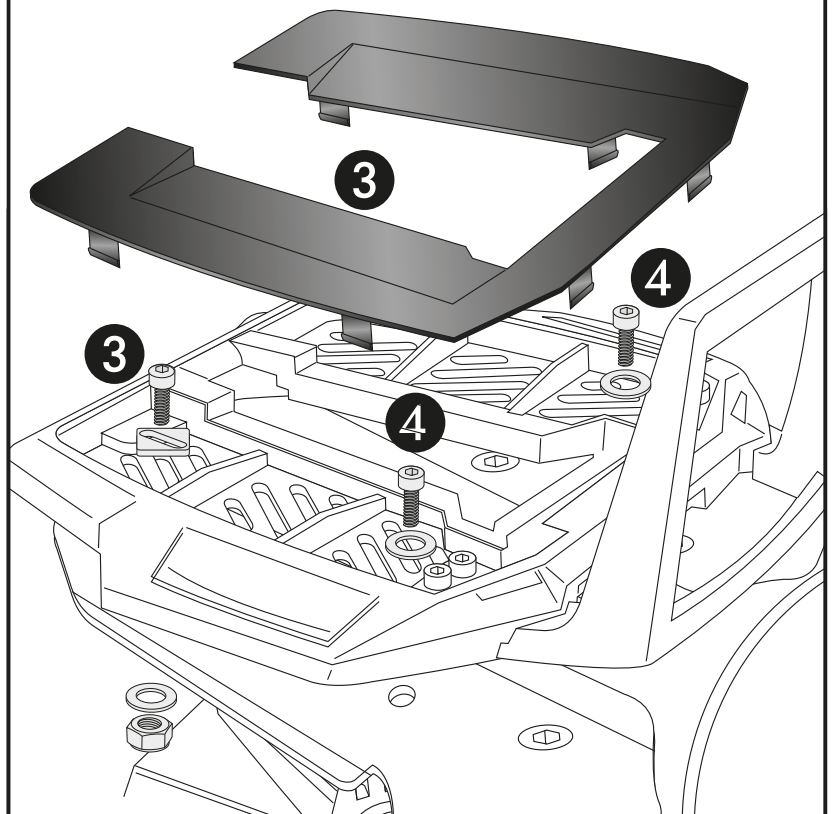

Easyrack Alurack

KTM 1050 / 1190 Adventure / R
(2013-)

6617519 01 01 **6507519 01 01** schwarz/black

KTM 790 Adventure
(2024-)

6627660 01 01 **6557660 01 01** schwarz/black

KTM 1290 Super Adventure / R / S / T
(2015-2020)

6617533 01 01 **6507533 01 01** schwarz/black

KTM 890 SMT
(2023-)

6627655 01 01 **6557655 01 01** schwarz/black

KTM 1090 Adventure
(2017-)

6627556 01 01 **6557556 01 01** schwarz/black

KTM 890 Adventure / R / Rally
(2023-)

6627656 01 01 **6557656 01 01** schwarz/black

KTM 1090 Adventure R
(2017-)

6627563 01 01 **6557563 01 01** schwarz/black

KTM 890 Adventure / R / Rally
(2021-2022)

6627617 01 01 **6557617 01 01** schwarz/black

KTM 790 Adventure
(2019-2021)

6627581 01 01 **6557581 01 01** schwarz/black

HUSQVARNA Norden 901 / Expedition
(2022-)

6627634 01 01 **6557634 01 01** schwarz/black

DE MONTAGEANLEITUNG
GB MOUNTING INSTRUCTIONS

Montage des Alurack:

Das Alurack auf der Halteplatte ausrichten und positionieren.

Vorne ④ mit den Zylinderschrauben M6 x 16 und U-Scheiben ø6,4 verschrauben.

Hinten ③ mit den Zylinderschrauben M6 x 20, Viereck-Scheiben 20 x 20 x ø6,4, U-Scheiben ø6,4 und selbstsichernden Muttern M6 verschrauben.

Anschließend die Kunststoffabdeckung montieren.

First align and position the Alurack on the adapter plate.

Fastening of the Alurack:

Front ④ with allen screws M6 x 16 and washers ø6,4.

Rear ③ with allen screws M6 x 20, special washer 20 x 20 x ø6,4, washers ø6,4 and self-lock nuts M6.

Mount the plastic cover.

2

Alurack: