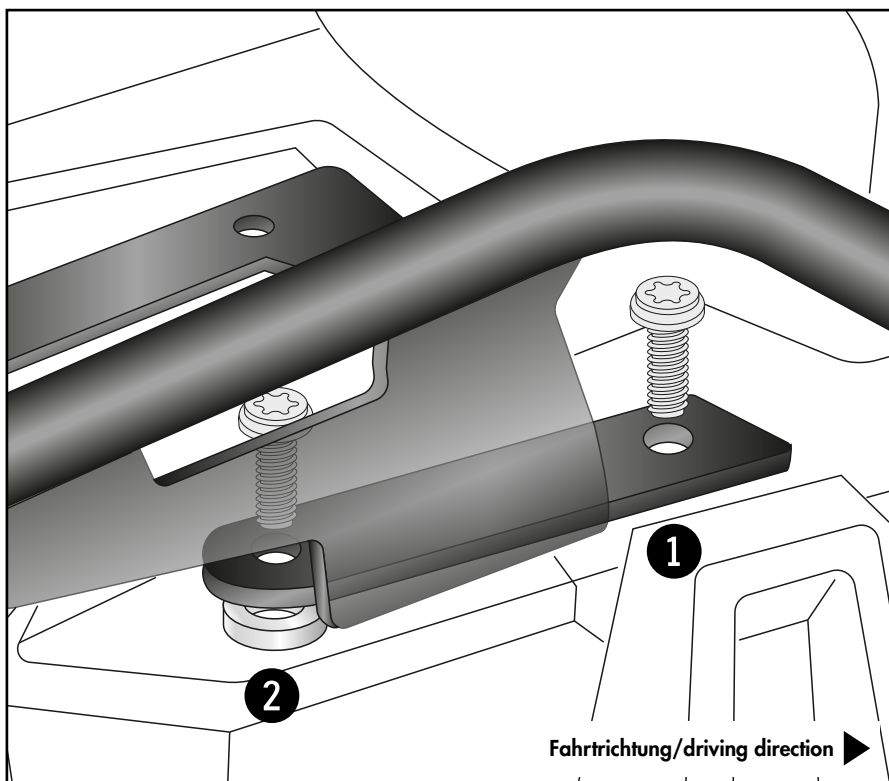

Rohradapter hinten rechts/links: Tube adapters rear right/left:

2x Original

2x Ø18xØ9x7

1

2