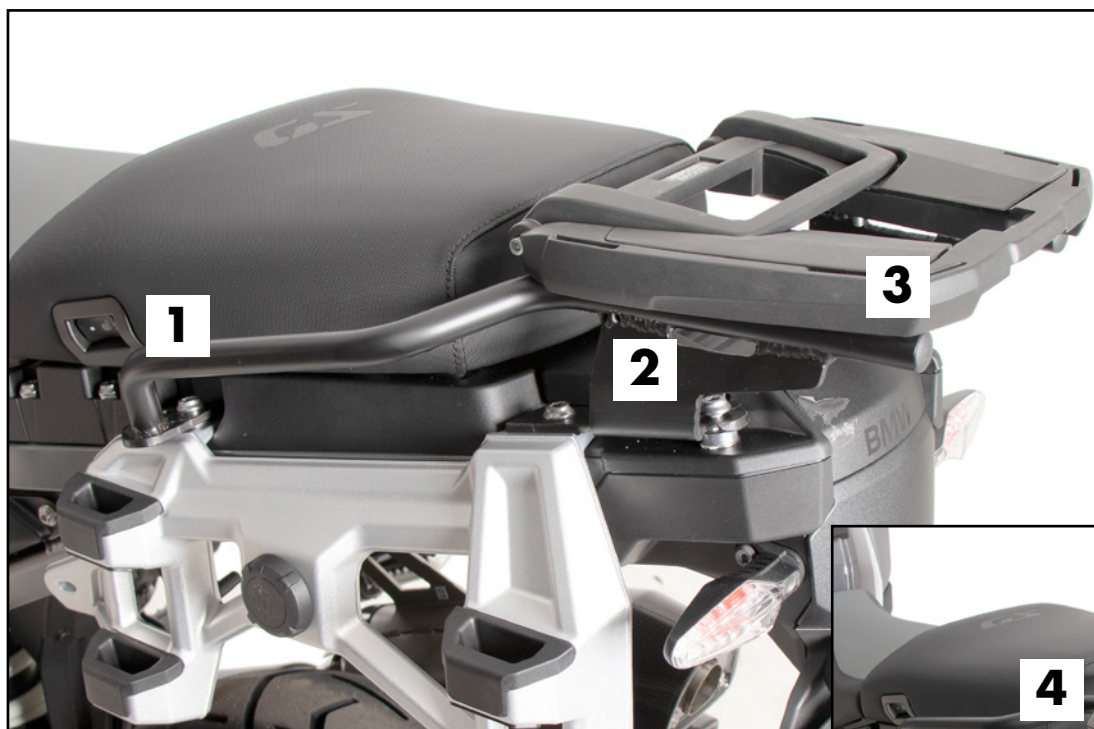

When ordering a Easyrack:

- 1x 700008650 Easyrack
- 1x 700008647 Plastic cover left
- 1x 700008648 Plastic cover right

Easyrack

Kombinierbar mit C-Bow
(ohne original Kofferhalter)

Can be combined with C-Bow
(without original case holder)