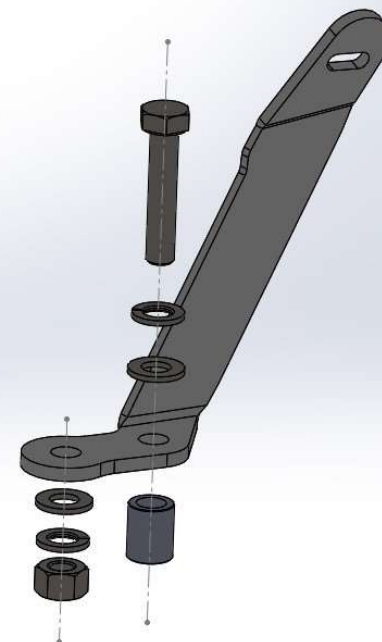

SYM SYMPHONY ST 50-125-200 EURO 5 2021

3420/EX - 3420/A - 3423/LS - 3420/BE att. 3422/E

3420/EX

3420/A

3423/LS

3420/BE

<u>Upper fixation on handle</u>		
	Upper bracket LH/RH	1+1
	Grower ø8	2
	Flat washer ø8x17	2
	Bush ø14xH16	2
	Bolt M8x35	2
<u>Lower fixation on handle</u>		
	Lower bracket LH/RH	1+1
	Grower ø8	2
	Flat washer ø8x17	2
	Bush ø14xH33	2
	bolt M8x50	2
2 socket cone point grub screws to mark the plasti cover internally		

UPPER PART FIXATION

- 1) assemble bolt M8x35, grower, flat washer, bracket and bush H=16 and screw all in the mirror's fixing room loosely.
- 3) add and fix the mirrors on bracket by provided nuts M8

LOWER PART FIXATION

- 1) assemble bolt M8x50, grower, flat washer, bracket and bush H= and screw all in the mirror's fixing room loosely.
- 2) pre-assemble the screen fixing system, center the screen and tighten the hardware