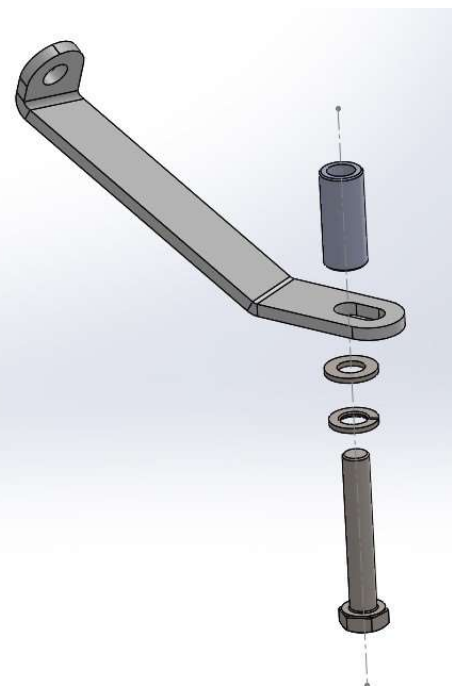

SYM SYMPHONY ST 50-125-200 EURO 5 2021

3420/EX - 3420/A - 3423/LS - 3420/BE att. 3422/E

3420/EX

3420/A

3423/LS

3420/BE

<u>Upper fixation on handle</u>		
	Upper bracket LH/RH	1+1
	Grower ø8	2
	Flat washer ø8x17	2
	Bush ø14xH16	2
	Bolt M8x35	2
<u>Lower fixation on handle</u>		
	Lower bracket LH/RH	1+1
	Grower ø8	2
	Flat washer ø8x17	2
	Bush ø14xH33	2
	bolt M8x50	2
2 socket cone point grub screws to mark the plasti cover internally		

UPPER PART FIXATION

- 1) assemble bolt M8x35, grower, flat washer, bracket and bush H=16 and screw all in the mirror's fixing room loosely.
- 3) add and fix the mirrors on bracket by provided nuts M8

LOWER PART FIXATION

- 1) assemble bolt M8x50, grower, flat washer, bracket and bush H= and screw all in the mirror's fixing room loosely.
- 2) pre-assemble the screen fixing system, center the screen and tighten the hardware