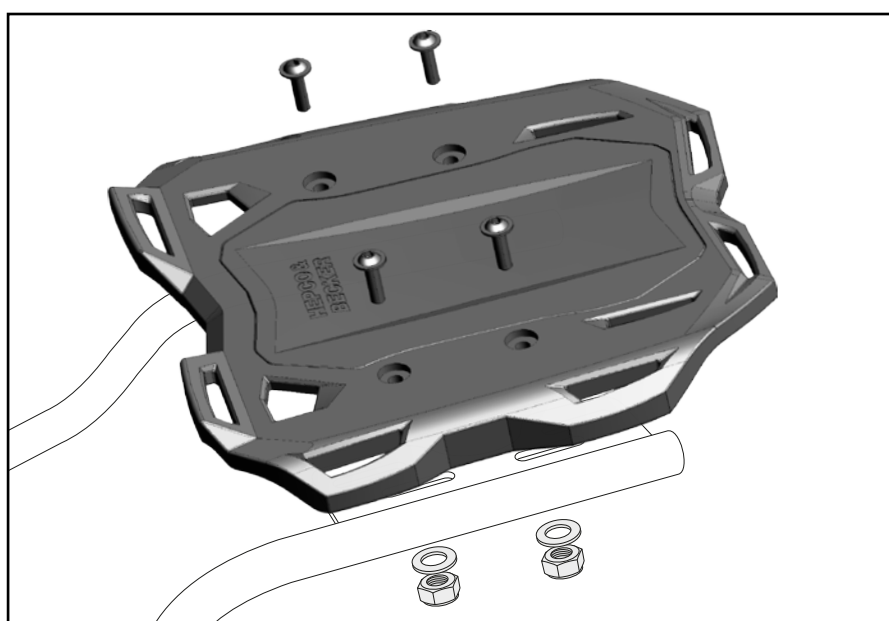

Smartrack:

4x M6x20

4x Ø6,4

4x M6